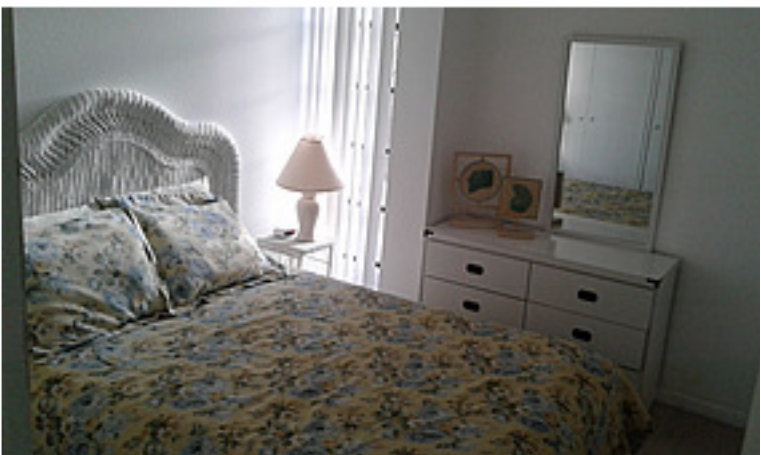

# Royal Plum Club - Unit 26

Unit #26: This 2 bedroom 2 bath condo is quiet and clean, overlooking our lush tropical garden. Master bedroom has a king sized bed and a flat screen TV. Guest bedroom has a full sized bed. Vintage and uncluttered, it's the perfect place to relax and unwind after a day of snorkeling, fishing, kayaking or swimming.  
Sleeps 4 people. #PLR2017-00021